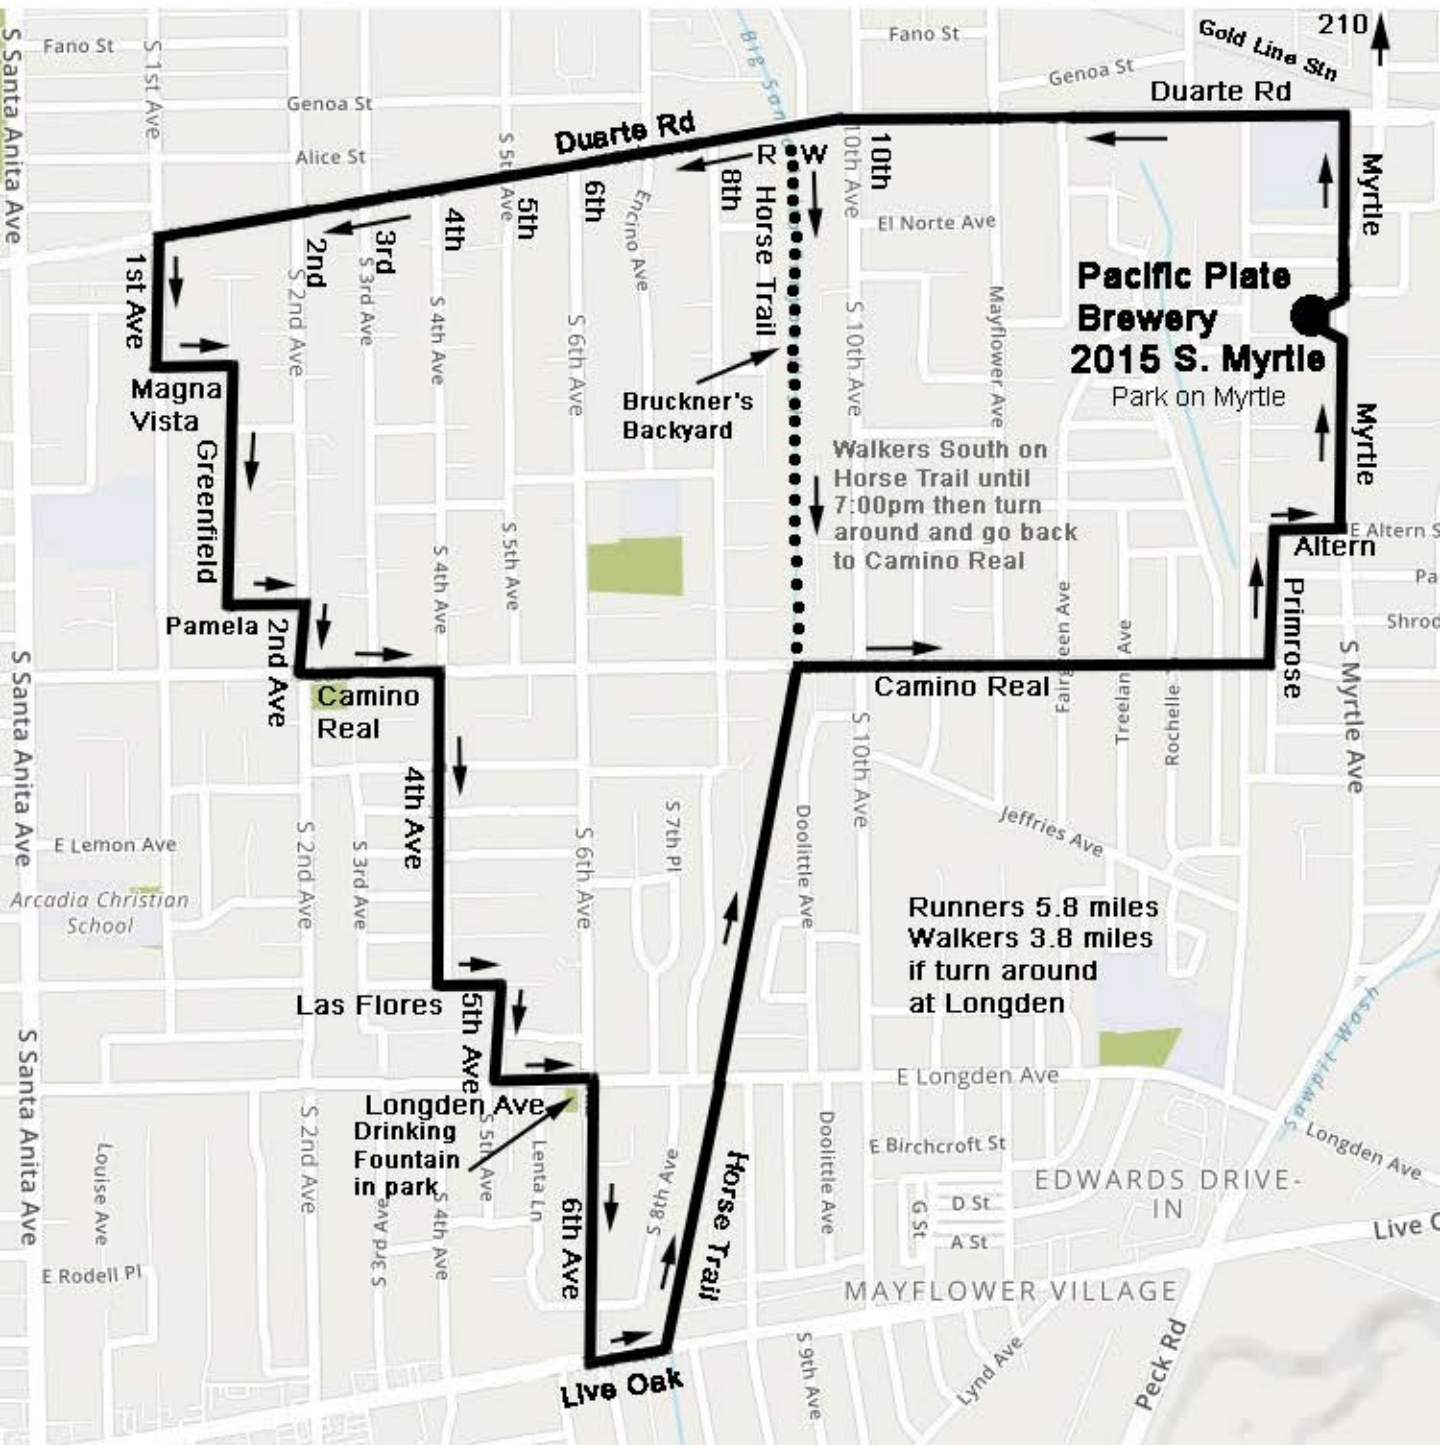

# Brewsky Bruckner's Route

(AKA Pacific Plate Brewery Pizza Night)

Park on Myrtle near Pacific Plate Brewery 2015 S. Myrtle, Monrovia. Runners and Walkers off at 6:15pm. Runners loop is the same as the original Bruckner's Backyard loop from REI except we run from the Brewery up Myrtle, over Duarte Rd to 1st Ave and down. Walkers turn left down the horse trail from Duarte Rd and go out until 7:00pm to turn around and come back up to Camino Real. Walkers should be able to make it to Longden.