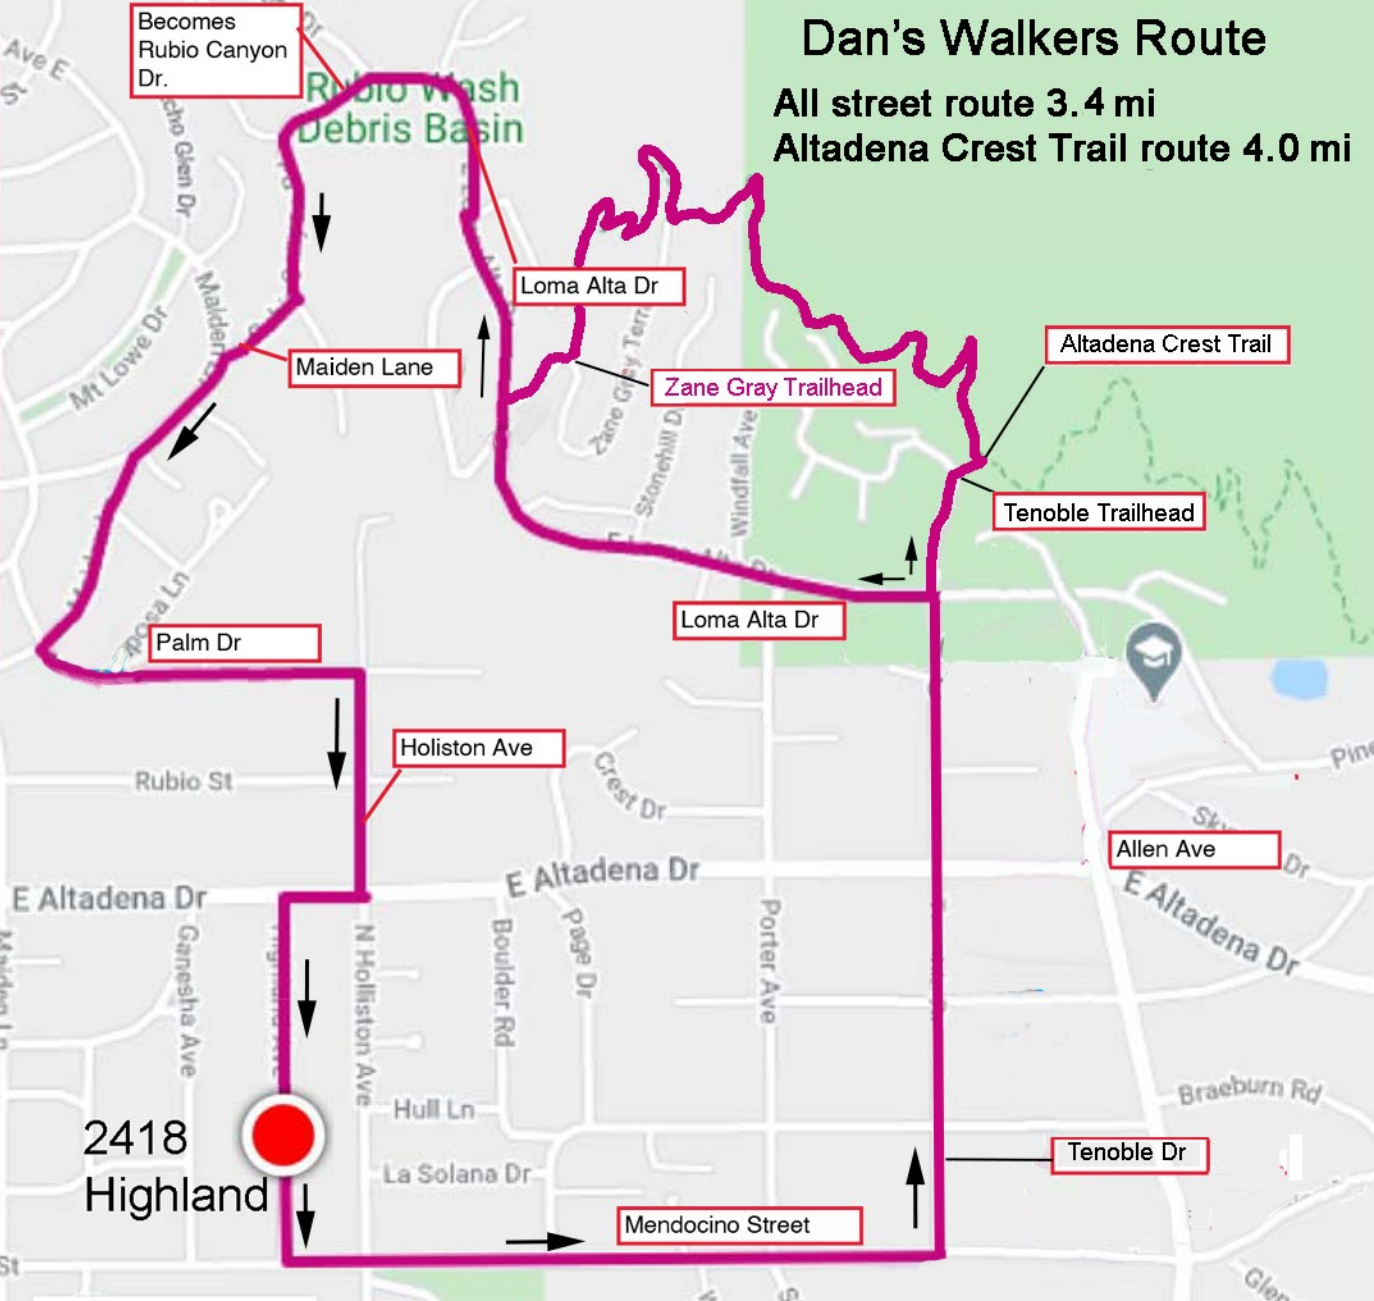

Dan's Walkers Route

All street route 3.4 mi
Altadena Crest Trail route 4.0 mi

Start
2418 Highland
South to Mendocino Street
L- Follow Mendocino to Tenoble Dr
L- on Tenoble Dr to Loma Alta and decide to take left on Loma Alta or continue up Tenoble to the Altadena Crest Trailhead.
L- if taking trail, follow to the end
R- Zane Grey, then right on Loma Alta to rejoin the walkers that took the street route
Loma Alta changes names at debris basin to Rubio Canyon Dr. Follow road to end.
L on to Maiden Lane at T
Maiden Lane to Palm
L on Palm to Holiston
R Holiston to Altadena
R Altadena cross street go 1 block
L on to Highland to end
Note:
I will mark the street with arrows

Becomes
Rubio Canyon
Dr.

Loma Alta Dr

Maiden Lane

Zane Gray Trailhead

Altadena Crest Trail

Tenoble Trailhead

Palm Dr

Loma Alta Dr

Holiston Ave

Allen Ave

2418
Highland

Mendocino Street

Tenoble Dr